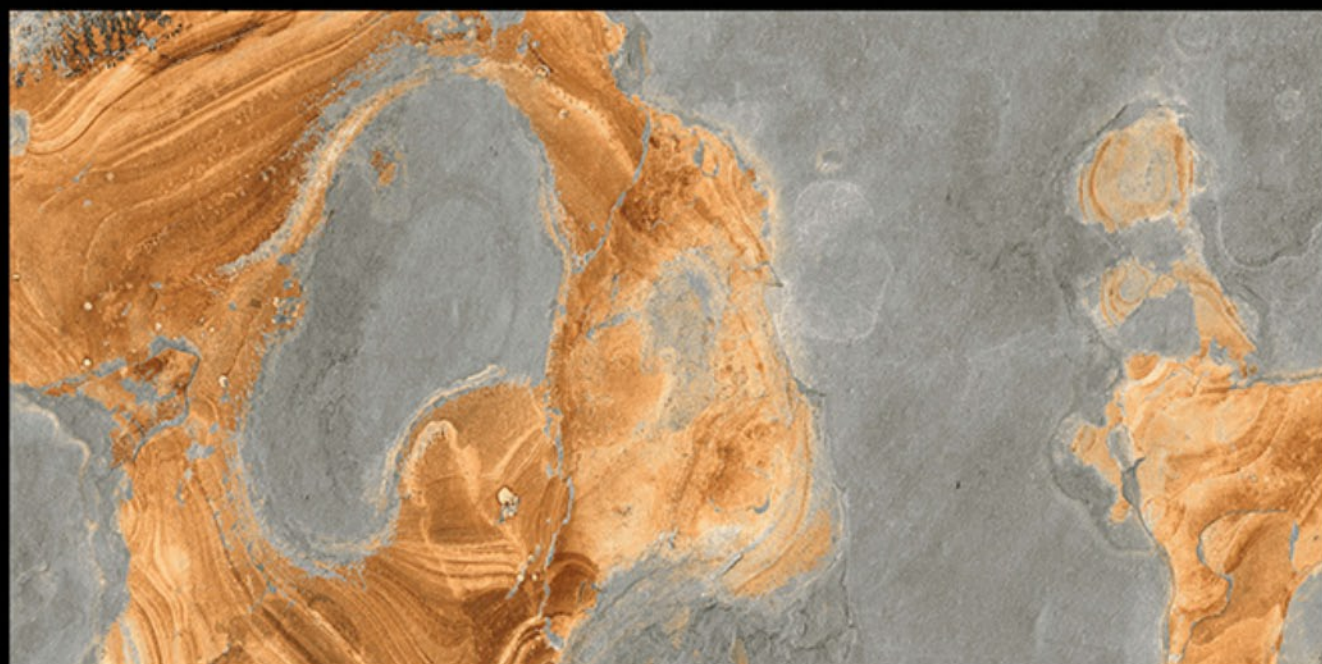

R1

R2

R3

R4

HARD MATT
600X1200MM

SAGITTARIUS

R1

R1