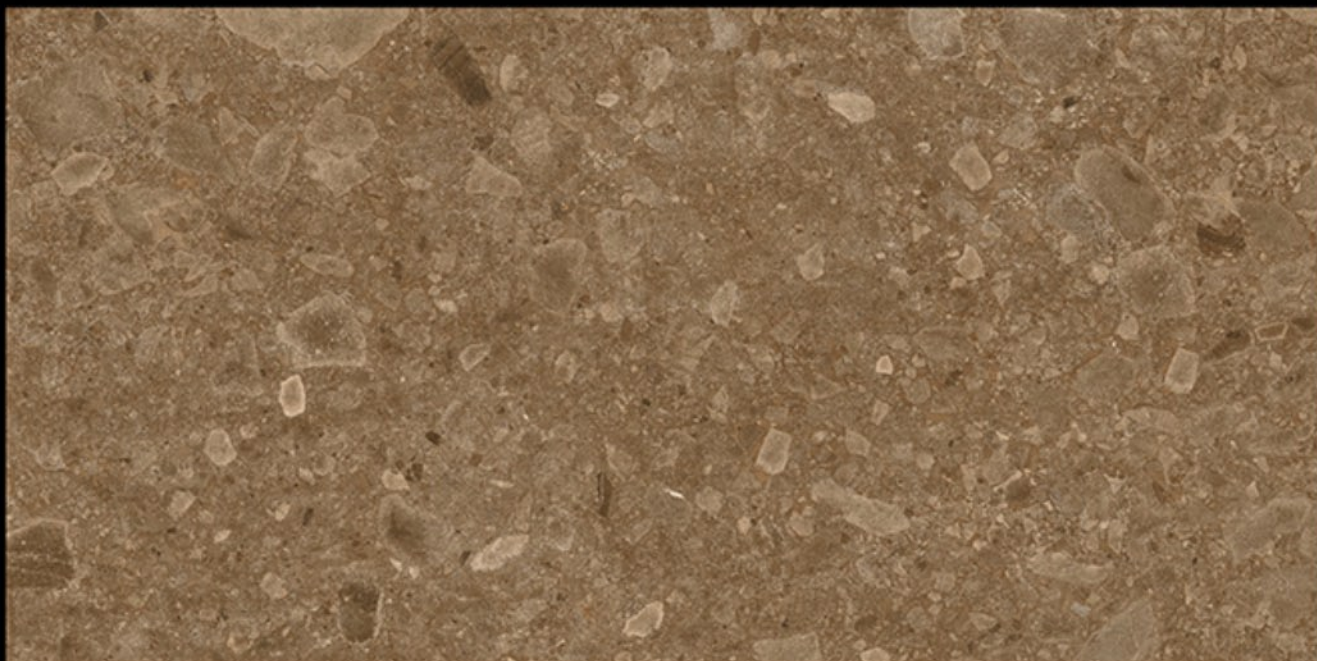

HARD MATT
600X1200MM

MAJOR BR

R1