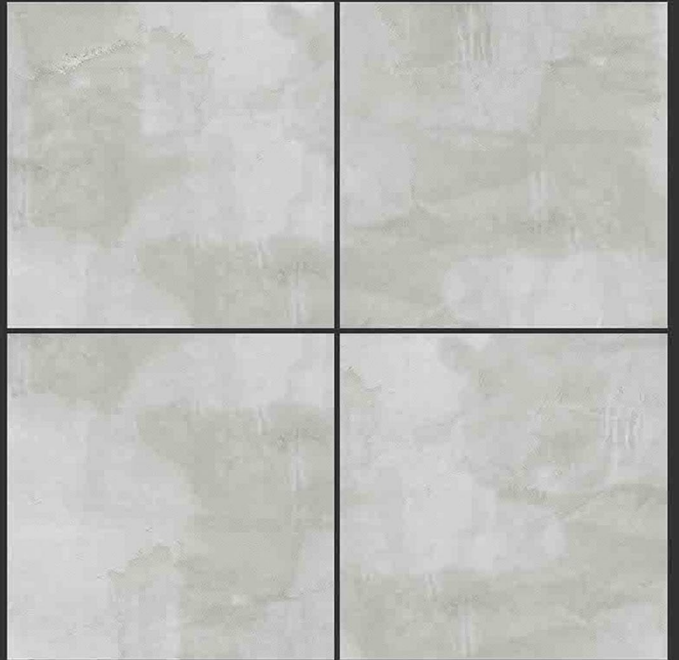

PGVT
800x800MM

Epoca Mist

SOFT RUSTIC FINISH

PGVT
800x800MM

Larch miel

SOFT RUSTIC FINISH

PGVT
800x800MM

Concrete