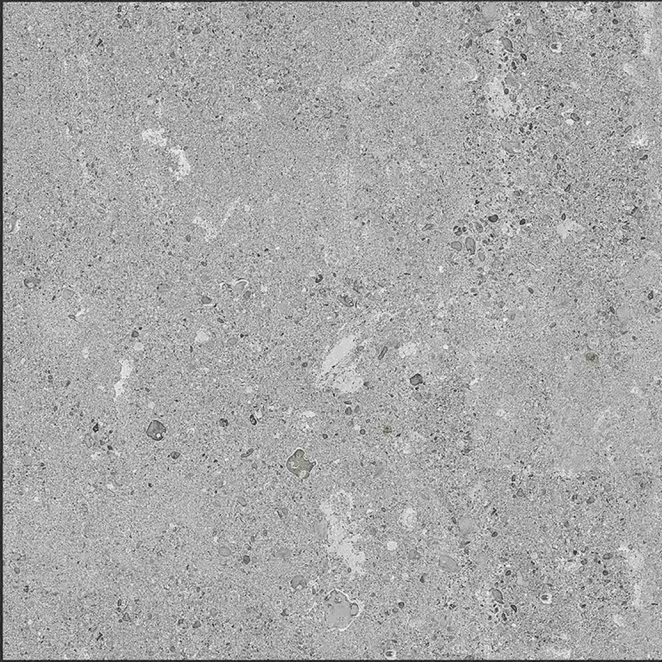

RUSTIC FINISH

**PGVT
800x800MM**

FT-8001_M

RUSTIC FINISH

PGVT
800x800MM

RUSTIC FINISH

PGVT
800x800MM

FT-8002_M