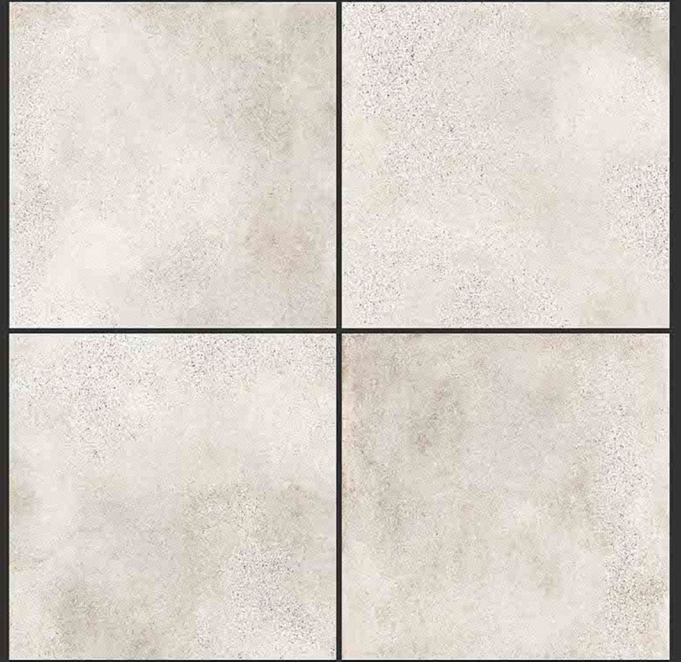

SOFT RUSTIC FINISH

PGVT
800x800MM

SIALY WHITE