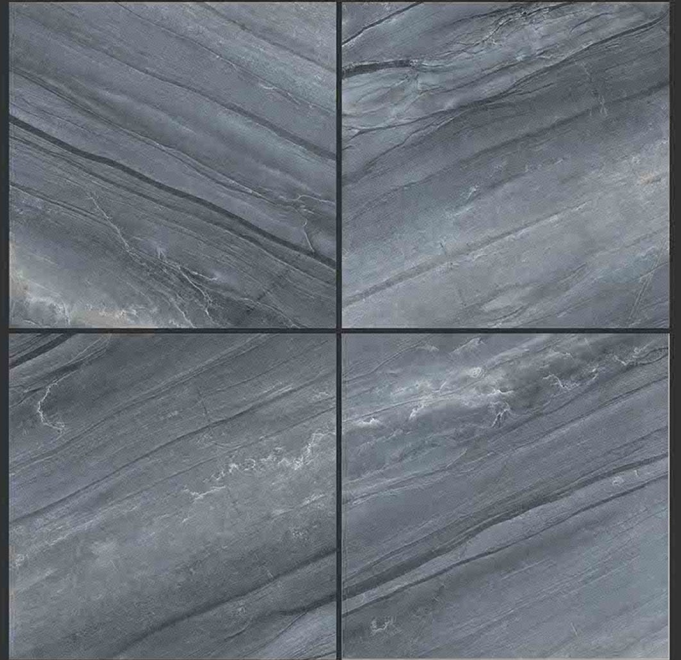

RUSTIC FINISH

PGVT
800x800MM