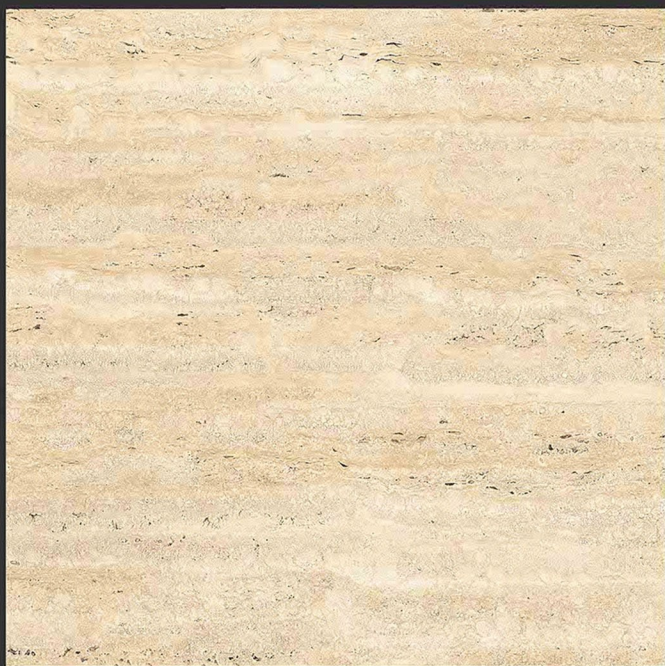

TRAVERTINO_CREMA