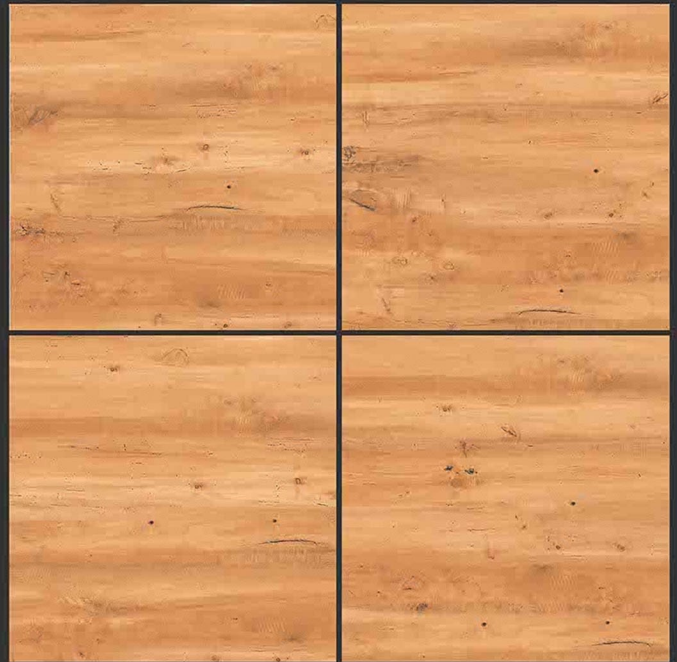

SOFT RUSTIC FINISH

PGVT
800x800MM