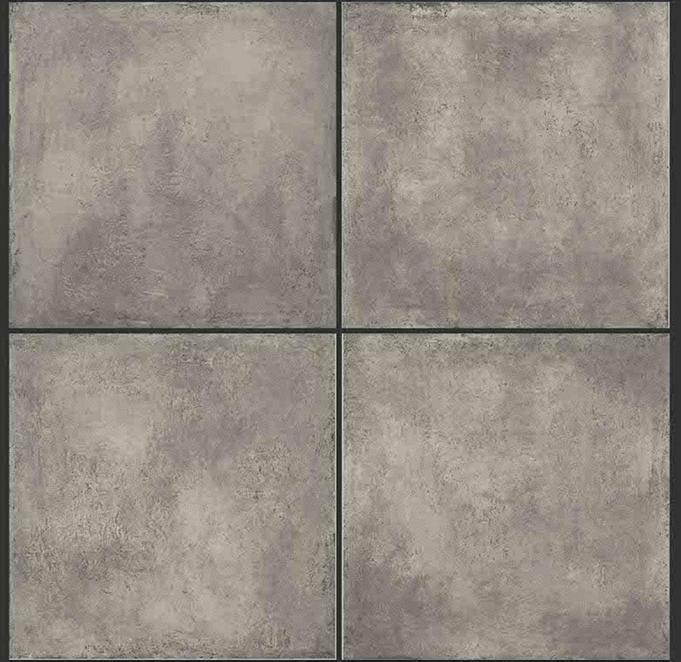

METTALIC WENGE

RUSTIC FINISH

PGVT
800x800MM

SILEX GRIS

WILLYAM BIANCO

RUSTIC FINISH

**PGVT
800x800MM**

WILLYAM NERO