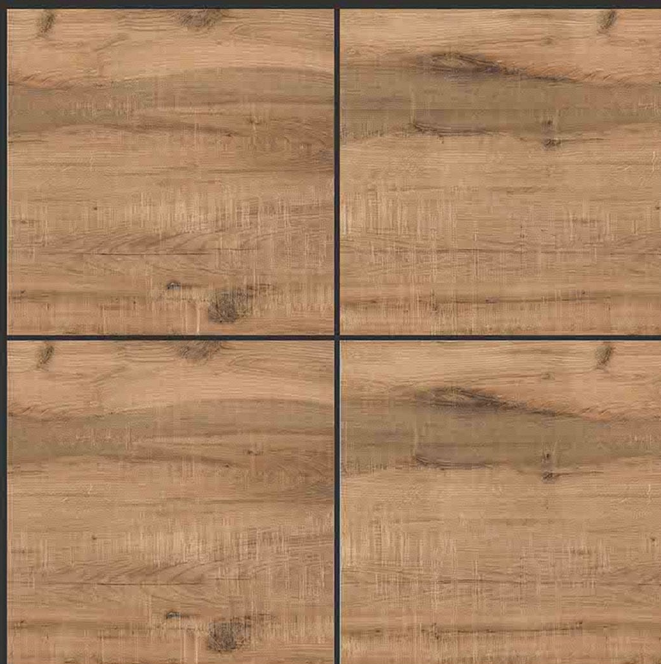

RUSTIC FINISH

**PGVT
800x800MM**