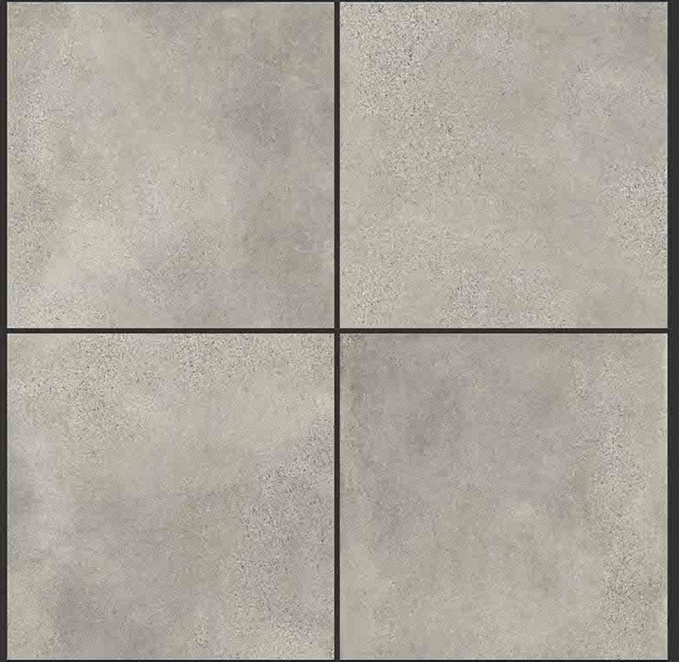

SOFT RUSTIC FINISH

PGVT
800x800MM

SIALY GREY