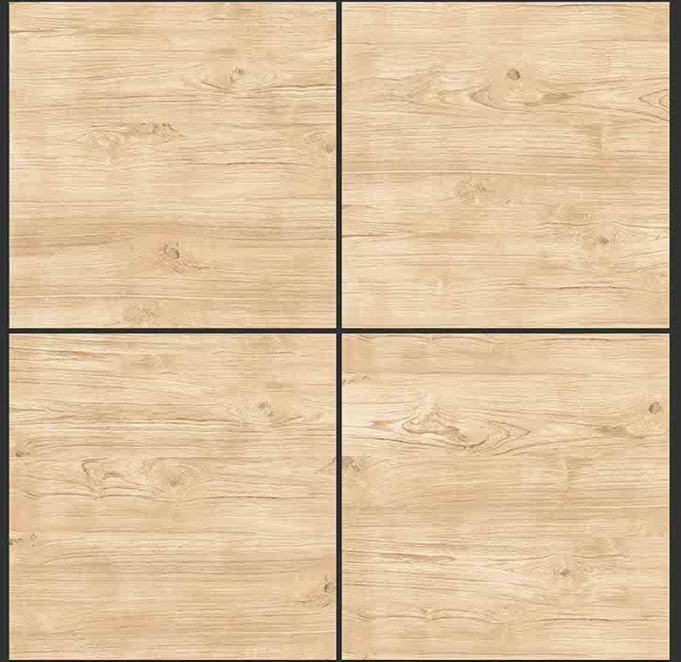

Barkly Scarlet

SOFT RUSTIC FINISH

PGVT
800x800MM

Barkly Scarlet

SOFT RUSTIC FINISH

PGVT
800x800MM

Epoca Carrot

SOFT RUSTIC FINISH