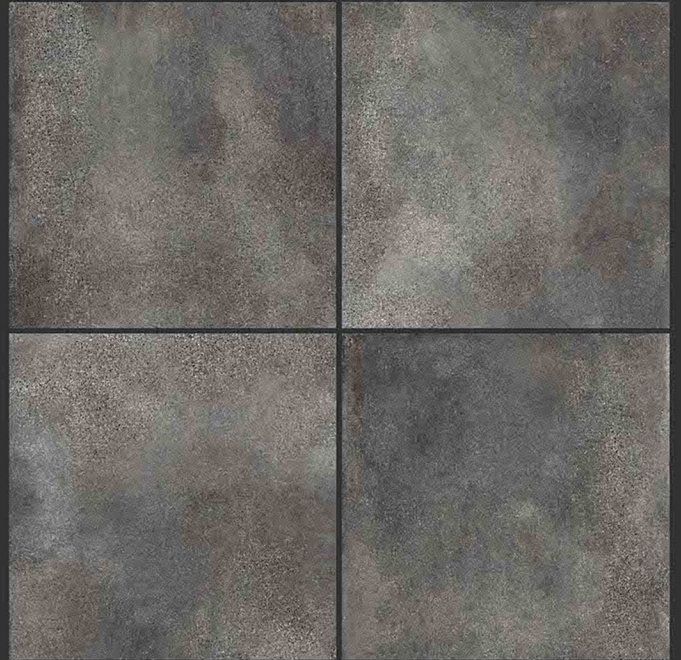

SOFT RUSTIC FINISH

PGVT
800x800MM

SIALY ANTRAATE