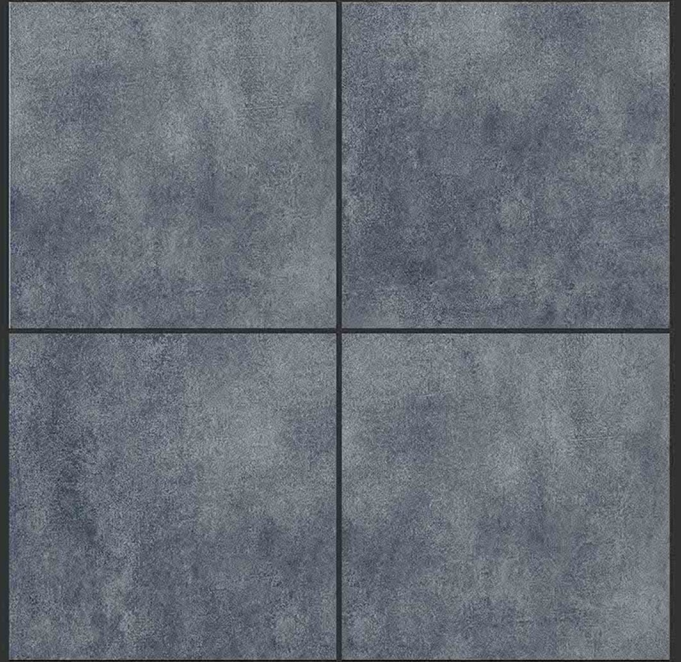

RUSTIC FINISH

PGVT
800x800MM

1705

RUSTIC FINISH

PGVT
800x800MM

6009

RUSTIC FINISH

PGVT
800x800MM