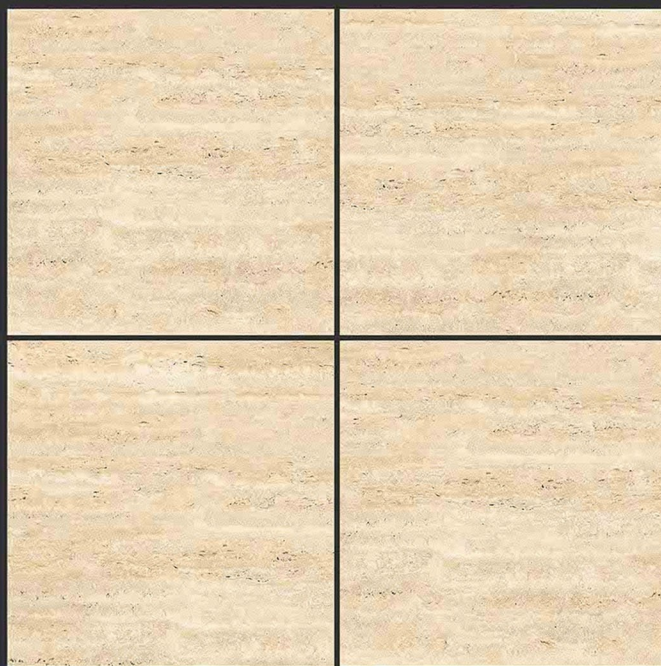

IMPERIA PEARL

RUSTIC FINISH

**PGVT
800x800MM**

TRAVERTINO_CREMA

RUSTIC FINISH

PGVT
800x800MM

UNICO
TILES

Grow Together with Clay Creations